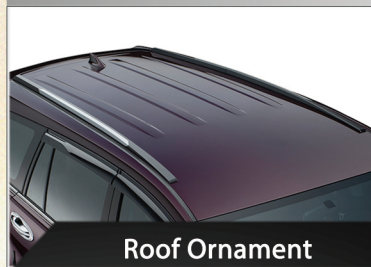

Side Moulding Protection

This sleek addition makes your Innova look sportier.