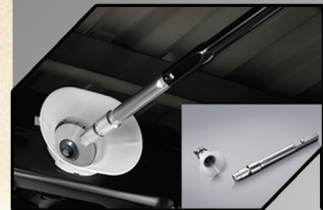

Spare Wheel Lock (Plug)

Keeps the spare tire secured with this heavy duty accessory.