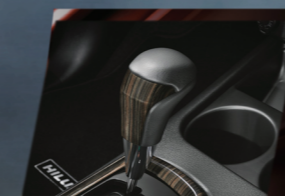

SHIFT KNOB WOODEN A/T
Enhance the interior elegance of the Hilux with these wooden shift knobs.